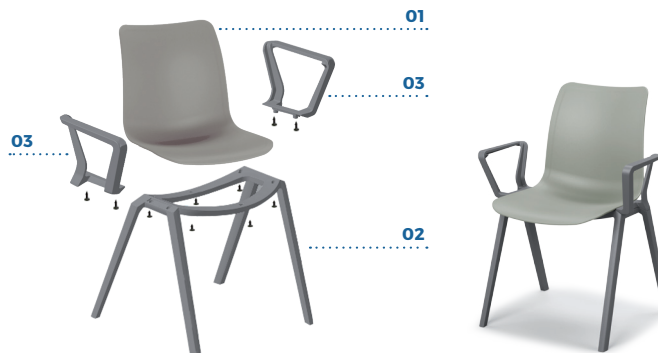

COLLEGE

SWIVEL WITH WRITING TABLET

- 01** ● SH25 Scocca modello College
Shell model College
11.70.173.02A
- 02** ● MP11 Piastra sottoscocca College nera + viti
Plate under the shell College black + screws
11.70.187.05N
- 03** ● MT09 Supporto tavoletta sedia College per girevole
Tablet support for (model) College for swivel
21.70.217.00N
- 04** ● PGBSH Pompa a gas 28x50x230 E110, C.130 - Nera
Gas lift 28x50x230 E110, C.130 - Black
21.30.028.00F
- 05** ● RA13 Base modello Cipro Ø680 C.50, P.11
Base model Cipro Ø680 C.50, P.11
11.30.450.05N
- 06** ● DRHD **Ruota Ø65 Desmopan, P.11 - Nr.5**
Castor Ø65 Desmopan, P.11 - Nr.5
11.25.252.55N3
- 07** ● TL01 **Tavoletta in poliuretano con piano laminato**
Writing tablet in polyurethane with laminated surface
21.70.188.00G

COMPONENTI, MATERIALI, FINITURE E MISURE

Components, materials, finishes and sizes | Componentes, materiales, acabados y medidas

COLLEGE

SWIVEL

- 01 ● SH25 Scocca modello College
Shell model College
11.70.173.02A
- 02 ● MP11 Piastra sottoscocca College nera + viti
Plate under the shell College black + screws
11.70.187.05N
- 03 ● PGBSH Pompa a gas 28x50x230 E110, C.130 - Nera
Gas lift 28x50x230 E110, C.130 - Black
21.30.028.00F
- 04 ● RA21 Base modello Cipro Ø640 C.50, P.11
Base model Cipro Ø640 C.50, P.11
11.30.658.05N
- 05 ● DRHD Ruota Ø65 Desmopan, P.11 - Nr.5
Castor Ø65 Desmopan, P.11 - Nr.5
11.25.252.55N3
- 06 ● SP22 Pannello sedile College in legno
Wooden seat panel model College
21.70.193.00L

COLLEGE

4-LEGS WITH ARMRESTS

- 01 ● SH26 Scocca modello College per telaio 4 gambe
Shell model College for 4-legs frame
11.70.174.02A
- 02 ● TF52A Telaio 4-gambe in plastica Lux/College per braccioli + viti fornite
Plastic 4-legs frame Lux/College for armrests + screws provided
11.70.175.02A
- 03 ● AF35 Coppia braccioli Lux + viti fornite
Pair of armrests model Lux + screws provided
11.70.183.02A