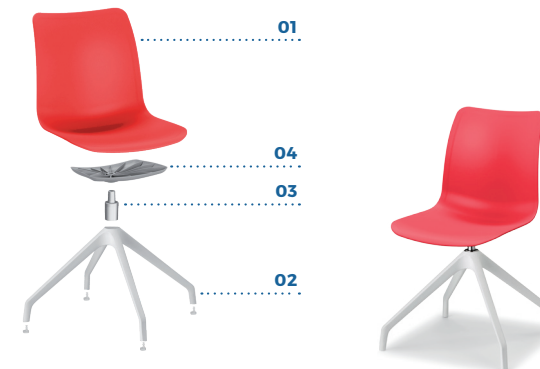

COLLEGE

4-LEGS WITH ARMRESTS

- 01 ● SH26 Scocca modello College per telaio 4 gambe
Shell model College for 4-legs frame
11.70.174.02A
- 02 ● TF52A Telaio 4-gambe in plastica Lux/College per braccioli + viti fornite
Plastic 4-legs frame Lux/College for armrests + screws provided
11.70.175.02A
- 03 ● AF35 Coppia braccioli Lux + viti fornite
Pair of armrests model Lux + screws provided
11.70.183.02A

COLLEGE

4-LEGS

- 01 ● SH26 Scocca modello College per telaio 4 gambe
Shell model College for 4-legs frame
11.70.174.02A
- 02 ● TF52 Telaio 4-gambe in plastica Lux/College + viti fornite
Plastic 4-legs frame Lux/College + screws provided
11.70.172.02A

COLLEGE

SWIVEL FIX BASE

- 01 ● SH25 Scocca modello College
Shell model College
11.70.173.02A
- 02 ● RA37A Base piramidale in plastica, con piedini e feltrini smontati
Plastic pyramidal base, with disassembled felted gliders
11.70.207.05B
- 03 ● CV05 Colonna girevole, D.50, H.66 - 360°
Swivel column, D.50, H.66 - 360°
21.70.204.00Q
- 04 ● MP11 Piastra sottoscocca College RAL7040 + viti
Plate under the shell College RAL 7040 + screws
11.70.187.05G